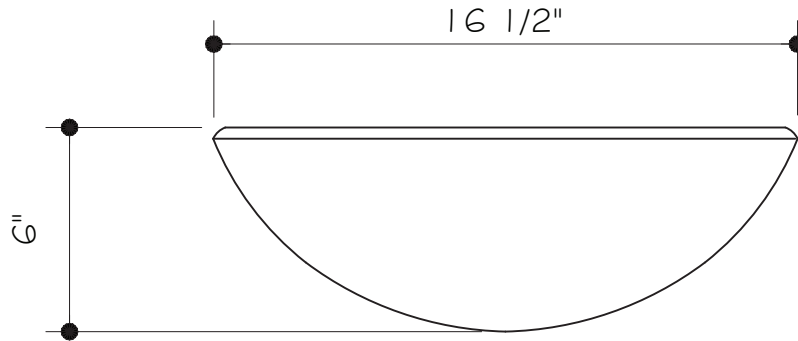

VIGO Glass Round Vessel Bathroom Sink in Silver
VG07053

MEASUREMENTS	
Overall Diameter	16 1/2"
Overall Height	9"
Sink Hole Diameter	1 3/4"

PRODUCT FEATURES
<ul style="list-style-type: none"> • 1 3/4" drain opening • Handmade Sink • Scratch resistant • Solid tempered glass construction • Above counter installation • Protected by VIGO's Limited Lifetime Warranty

FRONT VIEW

TOP VIEW

NOTE: DRILL HOLL SIZE IN CONTERTOP Ø1 3/4"
GLASS THICKNESS 1/2"
GLASS DIAMETER AND HEIGHT MAY VARY UP TO 1/2"