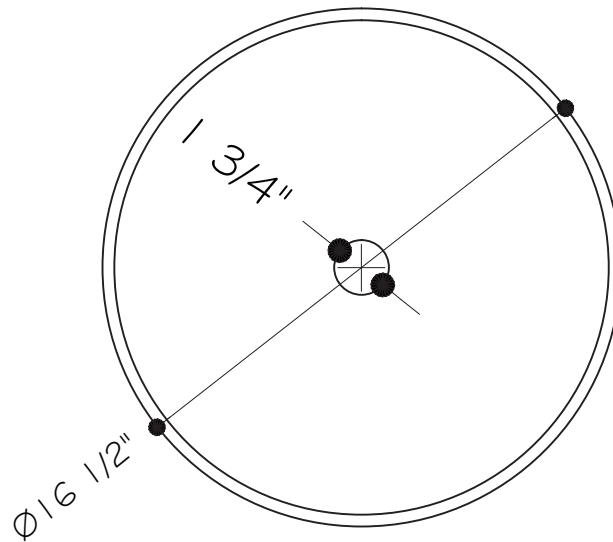

VIGO Glass Round Vessel Bathroom Sink in Silver
VG07053

MEASUREMENTS	
Overall Diameter	16 1/2"
Overall Height	9"
Sink Hole Diameter	1 3/4"

PRODUCT FEATURES
<ul style="list-style-type: none"> • 1 3/4" drain opening • Handmade Sink • Scratch resistant • Solid tempered glass construction • Above counter installation • Protected by VIGO's Limited Lifetime Warranty

FRONT VIEW

TOP VIEW

NOTE: DRILL HOLL SIZE IN CONTERTOP Ø1 3/4"
GLASS THICKNESS 1/2"
GLASS DIAMETER AND HEIGHT MAY VARY UP TO 1/2"